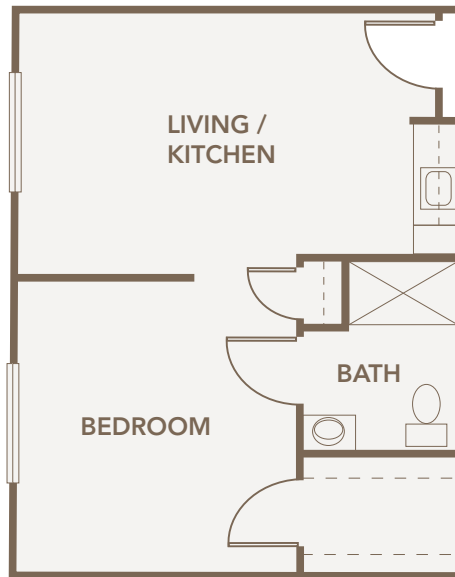

# Assisted Living FLOOR PLANS

STUDIO | 311/299 SQ FT

ONE BEDROOM | 458 SQ FT

ONE BEDROOM DELUXE | 617 SQ FT

Room dimensions and layout may vary.