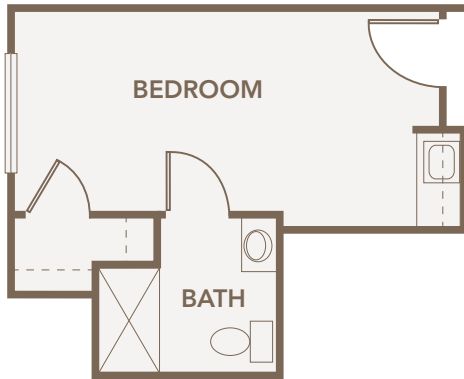

# Assisted Living FLOOR PLANS

STUDIO | 311/299 SQ FT

ONE BEDROOM | 458 SQ FT

ONE BEDROOM DELUXE | 617 SQ FT

Room dimensions and layout may vary.