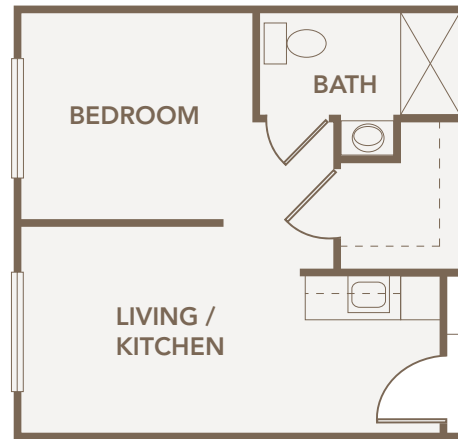

# Assisted Living FLOOR PLANS

STUDIO | 311/299 SQ FT

ONE BEDROOM | 458 SQ FT

ONE BEDROOM DELUXE | 617 SQ FT

Room dimensions and layout may vary.